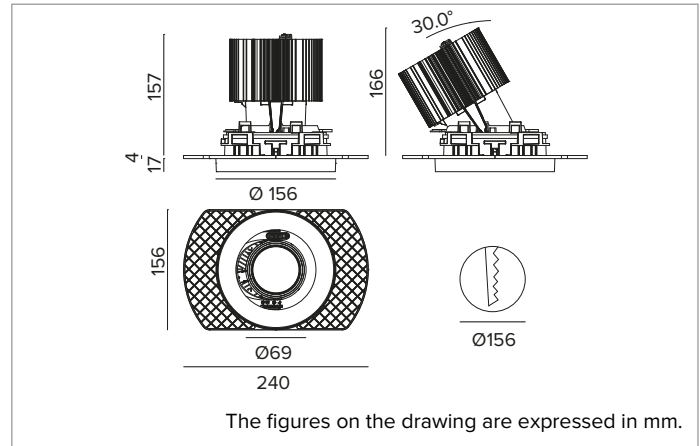

1T8651ELTR | CTEVO ARCHITECTURAL 160

Adjustable recessed LED projector in a trimless version

		3000K	H(m)	D(m)	Emax(lx)	
		Ra90			47°	
Fixture Power	74W	1	0.87	9610		
Source Flux	7558lm	2	1.74	2403		
Fixture Flux	5670lm	3	2.61	1068		
Efficacy	77lm/W	4	3.47	601		
TS1282	Imax=1272cd/klm	Imax	9613cd	5	4,34	384

CCT nominal: 3000K

Lifetime (L80/B10): >50000h tq +25°C

ILLUMINOTECHNICAL CHARACTERISTICS

MWFL - precision optics with a black silicone cut off ring. Version with a convex faceted highly reflective anodised aluminium reflector and a holographic diffusion filter. UGR<22 (EN 12464-1).

Optic: REFLECTOR

Beam angles: MWFL

Optical efficiency: 75%

Fixture flux: 5670lm

Luminous efficacy: 77lm/W

Photobiological safety: Compliant with RG1 low risk group

MECHANICAL CHARACTERISTICS

Die-cast black painted anodised aluminium body and dissipator. Black colour cover. The optical unit can be adjusted up to 30° on the vertical plane with a mechanical beam locking system and a graduated scale, and 358° on the horizontal plane. Trimless version with a load-bearing element for installation and finishing in plasterboard.

Colour and finish: Deep black

Weight: 1.55Kg

Version: TRIMLESS HO

Degree of protection: IP20 for recessed part

Degree of protection: IP40 for exposed part

ELECTRICAL CHARACTERISTICS

Integrated electronic ON-OFF driver.