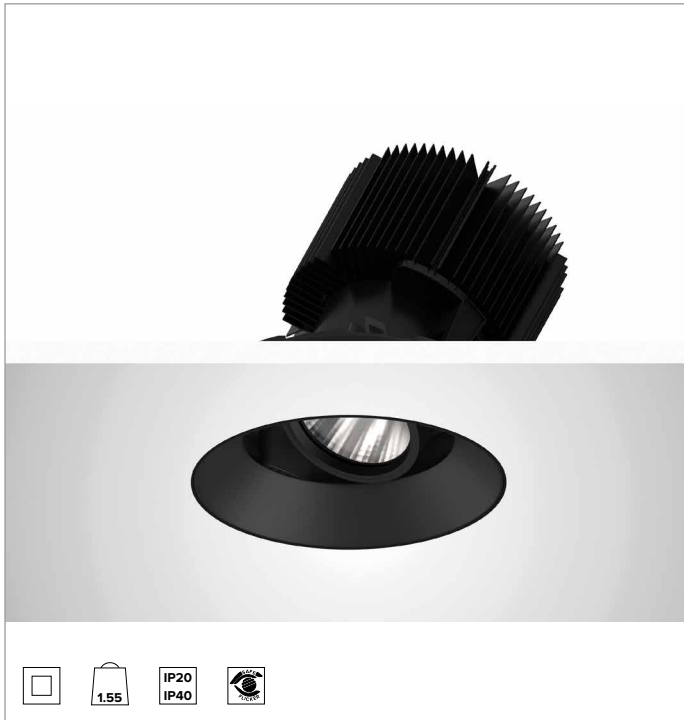

1T8651ELTR | CTEVO ARCHITECTURAL 160

Adjustable recessed LED projector in a trimless version

		3000K	H(m)	D(m)	Emax(lx)	
		Ra90			47°	
Fixture Power	74W	1	0.87	9610		
Source Flux	7558lm	2	1.74	2403		
Fixture Flux	5670lm	3	2.61	1068		
Efficacy	77lm/W	4	3.47	601		
TS1282	Imax=1272cd/klm	Imax	9613cd	5	4,34	384

CCT nominal: 3000K

Lifetime (L80/B10): >50000h tq +25°C

ILLUMINOTECHNICAL CHARACTERISTICS

MWFL - precision optics with a black silicone cut off ring. Version with a convex faceted highly reflective anodised aluminium reflector and a holographic diffusion filter. UGR<22 (EN 12464-1).

Optic: REFLECTOR

Beam angles: MWFL

Optical efficiency: 75%

Fixture flux: 5670lm

Luminous efficacy: 77lm/W

Photobiological safety: Compliant with RG1 low risk group

MECHANICAL CHARACTERISTICS

Die-cast black painted anodised aluminium body and dissipator. Black colour cover. The optical unit can be adjusted up to 30° on the vertical plane with a mechanical beam locking system and a graduated scale, and 358° on the horizontal plane. Trimless version with a load-bearing element for installation and finishing in plasterboard.

Colour and finish: Deep black

Weight: 1.55Kg

Version: TRIMLESS HO

Degree of protection: IP20 for recessed part

Degree of protection: IP40 for exposed part

ELECTRICAL CHARACTERISTICS

Integrated electronic ON-OFF driver.